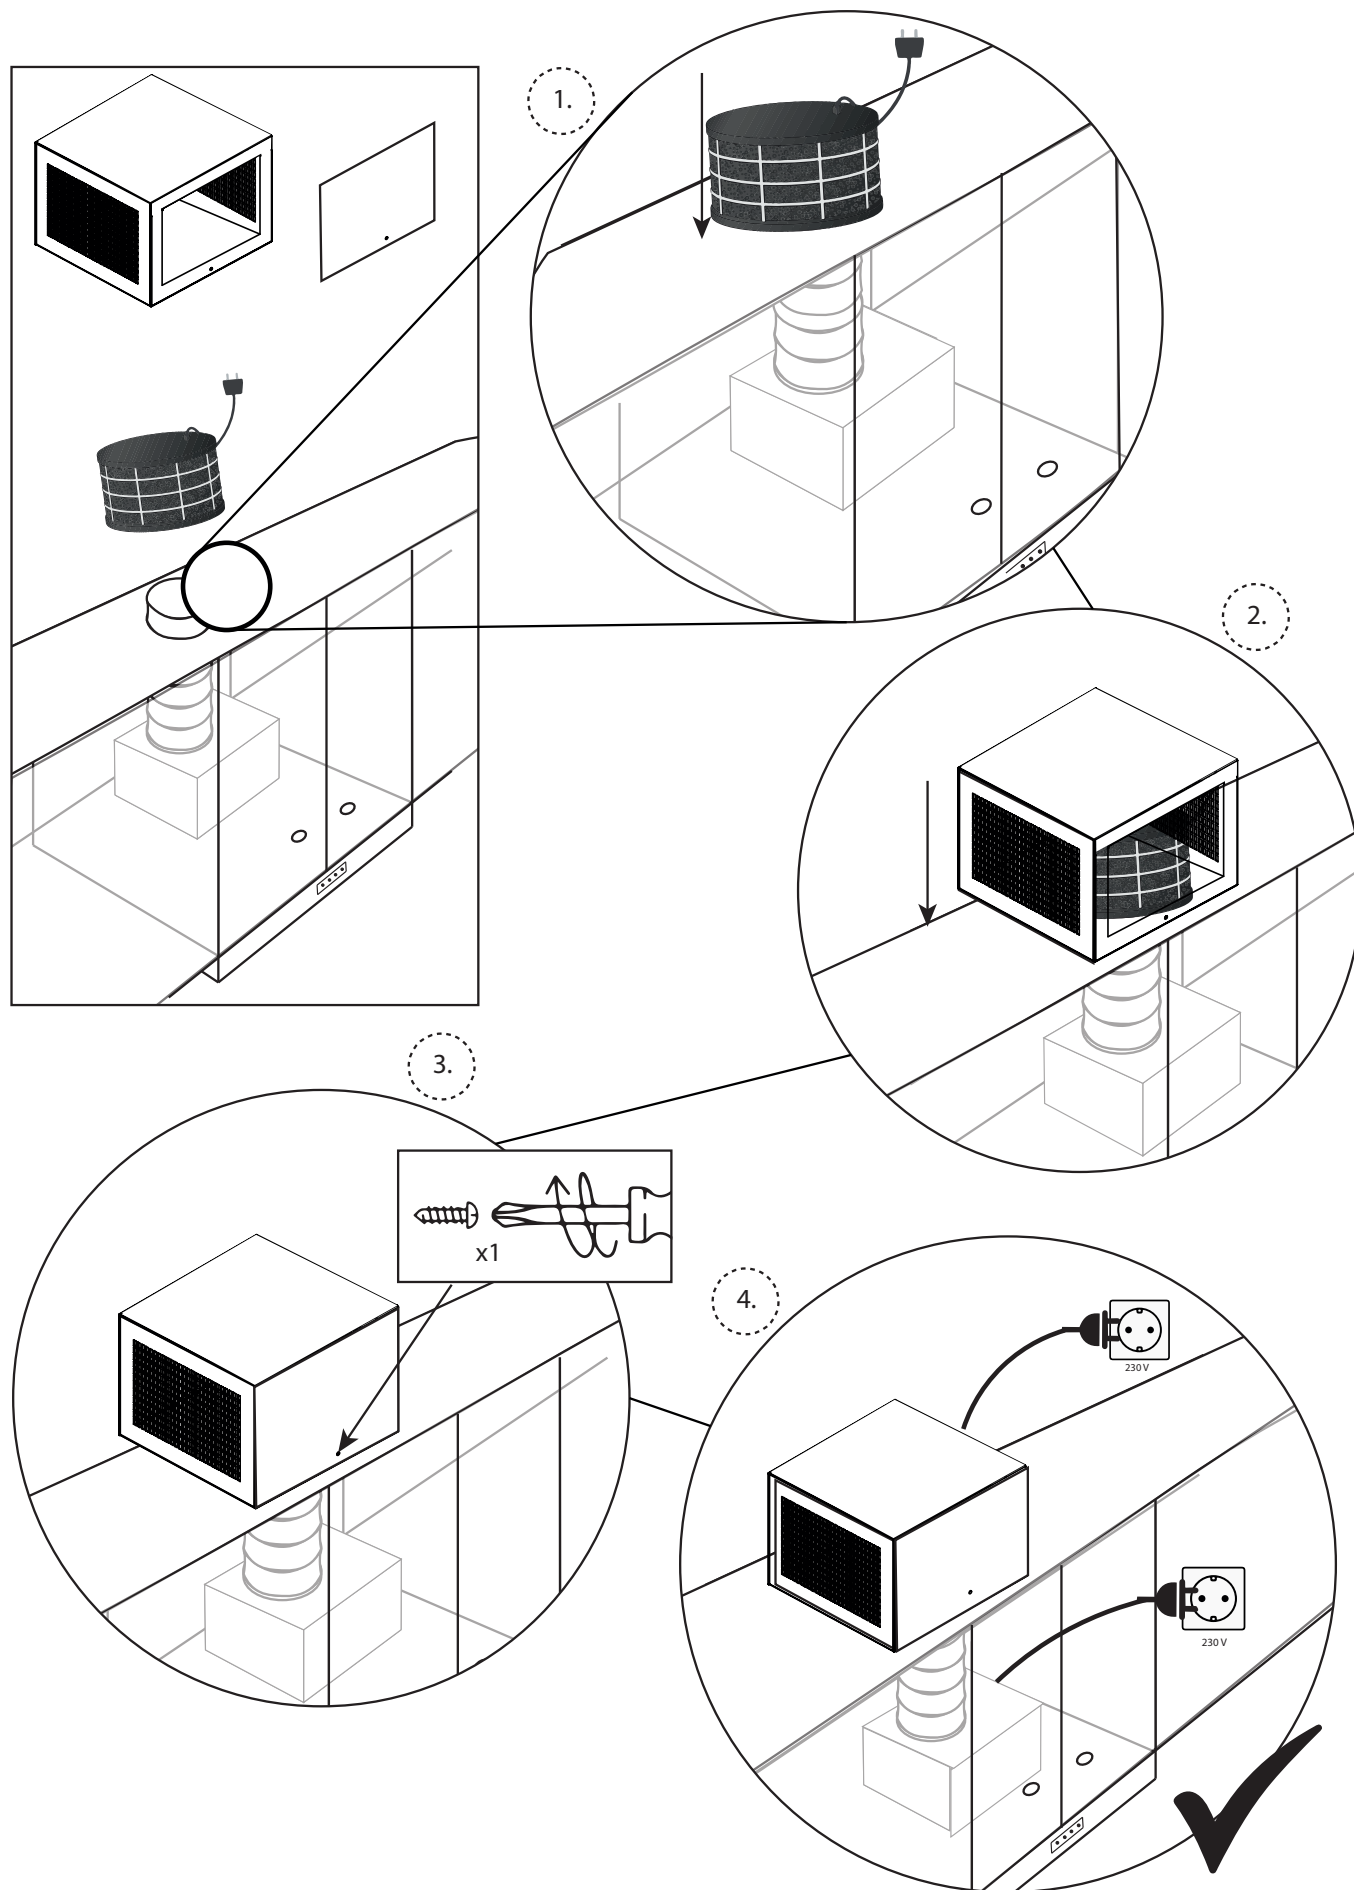

MONTERING PÅ SKAB